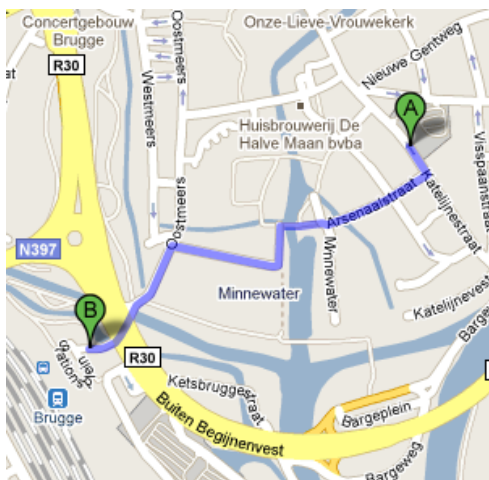

# Novotel

Address:

Novotel

Katelijnestraat 65B

8000 Brugge

**From the railway station to the hotel (total traveling time ± 12 minutes)**

(you can follow on the map)

Head east on stationsplein. (B)

Turn right to stay on stationsplein.

Continue onto Oostmeers.

Turn right at Professor Dokter J. Sebrechtsstraat.

Turn left to stay on Professor Dokter J. Sebrechtsstraat

Turn right at Wijngaardplein.

Continue onto Arsenaalstraat.

Turn left at Katelijnestraat .

Destination will be on the right at the number 25. (A)

(The total distance is 900 meters)

**From the hotel to the railway station (total traveling time ± 12 minutes)**

(you can follow on the map)

Head southeast on Katelijnestraat toward Arsenaalstraat.

(A)

Turn right at Arsenaalstraat.

Arsenaalstraat turns slightly right and becomes

Wijngaardplein.

Turn left at Professor Dokter J. Sebrechtsstraat.

Turn right to stay on Professor Dokter J. Sebrechtsstraat.