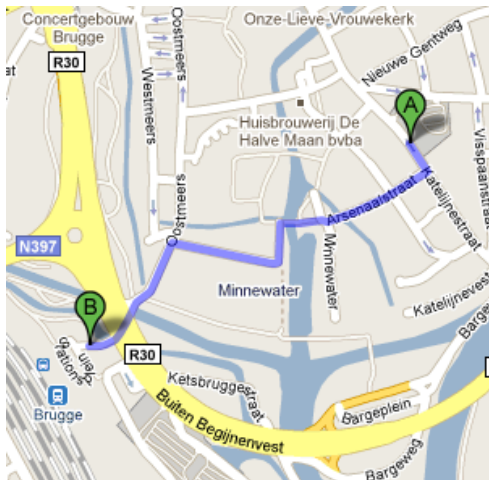

# Novotel

Address:

Novotel

Katelijnestraat 65B

8000 Brugge

**From the railway station to the hotel (total traveling time ± 12 minutes)**

(you can follow on the map)

Head east on stationsplein. (B)

Turn right to stay on stationsplein.

Continue onto Oostmeers.

Turn right at Professor Dokter J. Sebrechtsstraat.

Turn left to stay on Professor Dokter J. Sebrechtsstraat

Turn right at Wijngaardplein.

Continue onto Arsenaalstraat.

Turn left at Katelijnestraat .

Destination will be on the right at the number 25. (A)

(The total distance is 900 meters)

**From the hotel to the railway station (total traveling time ± 12 minutes)**

(you can follow on the map)

Head southeast on Katelijnestraat toward Arsenaalstraat.

(A)

Turn right at Arsenaalstraat.

Arsenaalstraat turns slightly right and becomes

Wijngaardplein.

Turn left at Professor Dokter J. Sebrechtsstraat.

Turn right to stay on Professor Dokter J. Sebrechtsstraat.