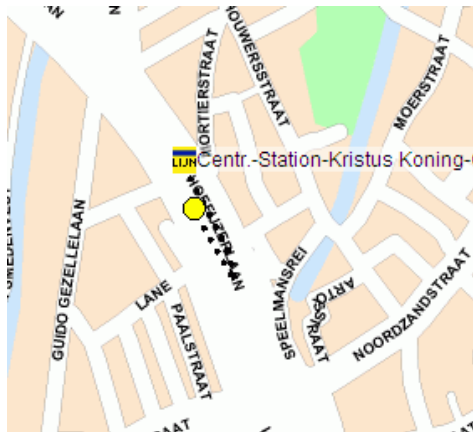

Karos Hotel

Address:

Karos Hotel
 Hoefijzerlaan 37
 8000 Bruges

From the railway station to the hotel (total traveling time ± 7 minutes)

Go outside the railway station and take:

- bus 9 (SINT-ANDRIES GEVANGENIS)
- bus 23 (BLAUWE TOREN)

Alight at the stop HOEFIJZER, it's the first stop on the bus 9 and the second stop on the bus 23. (± 4 min.)

You find the Karos Hotel across the street at Hoefijzerlaan 37 (as seen on the map). (± 3 min.)

From the hotel to the railway station (total traveling time ± 6 minutes)

Go to the bus stop HOEFIJZER (as seen on the map) and take:

- bus 9 (STATION - CENTRUM)
 - bus 23 (STATION)
- (± 2 min.)

Alight at the railway station. (± 4 min.)

See at page 1 for the route description from the railway station to your hotel. (± 7 min.)

Timetable on a weekday:

- Departure of **bus 25 (direction STATION)** at bus stop KHBO:

	06h19	07h19	08h19	09h19	10h19	11h19	12h19	13h19	14h19	15h19	16h19	17h19	18h19	19h19	
	06h39	07h39	08h39	09h39	10h39	11h39	12h39	13h39	14h39	15h39	16h39	17h39	18h39	19h39	
05h53	06h59	07h59	08h59	09h59	10h59	11h59	12h59	13h59	14h59	15h59	16h59	17h59	18h59	19h59	